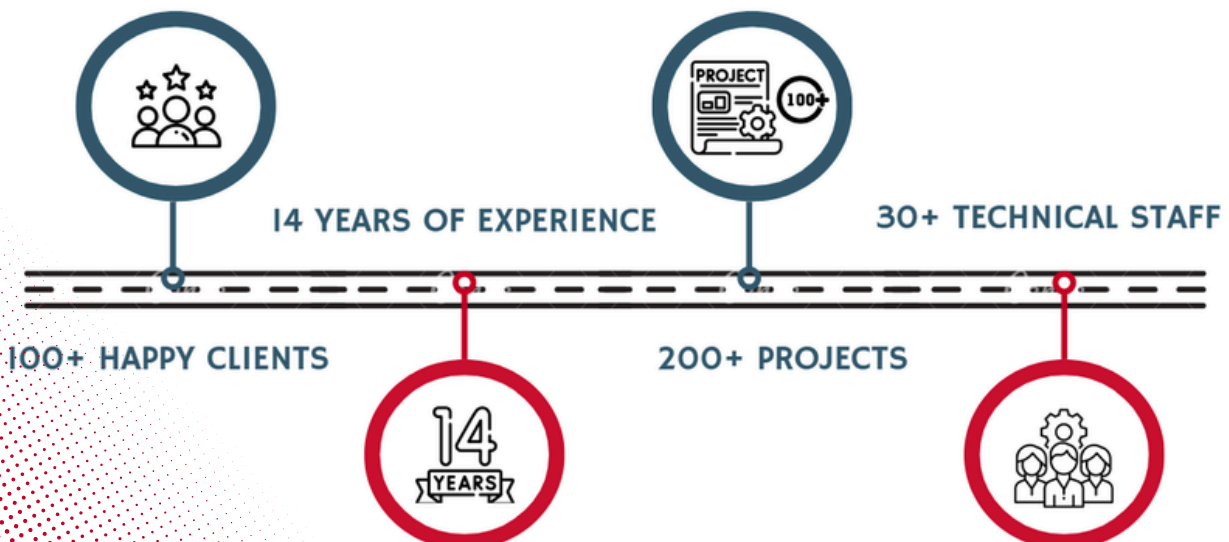

ALHIBA

INFORMATION TECHNOLOGY
SERVICES LLC

COMPANY PROFILE 2026

HELLO THERE!

AL HIBA ITS is a leading global systems integrator, delivering comprehensive IT solutions that combine advanced technology and real-world innovation. Known for its strong technical expertise and forward-thinking approach, the company recently earned the **TOP SYSTEM INTEGRATOR 2023 CPCA Award**, celebrating its progress in IT system integration.

This award highlights the dedication of its skilled team and the trust placed in the company by its clients and partners. As AL HIBA ITS continues to grow, it remains focused on exploring new ideas, expanding its capabilities, and building smarter digital solutions that help businesses move confidently into the future.